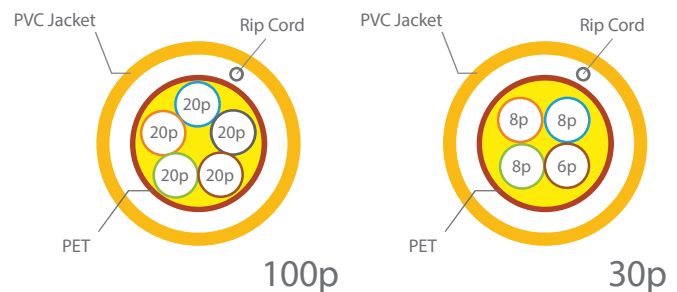

CAT 3 MULTI-PAIR UTP 24 AWG SOLID COPPER CABLE

Description

RFI Cat 3 Multi-pair UTP cable consists of 24 AWG solid copper conductors insulated with High Density Polyethylene (HDPE). Each pair is twisted to minimize crosstalk between the pairs. The pairs are group into sub-unit for easy identification. A layer of plastic tape is wrapped round the cable core to hold the pairs together. The cable is covered with a Polyvinyl Chloride (PVC) Outer Jacket with a Rip Cord underneath it.

Application

Indoor backbone voice connectivity

Standard

- ANSI/TIA 568.2-D

Characteristics

- 24AWG bare solid copper conductor
- Insulation: HDPE
 - 10, 20, 30, 50 and 100 pairs
- Rip Cord
 - RoHS
 - Rated Temperature 75°C

Physical Characteristics

Conductor Ø (mm)	Insulation (mm)	
	Min. Thickness	Overall Ø
0.50 ± 0.02	0.19	0.88 ± 0.05

Sub-unit Construction

No. of Pair	No. of Sub-Unit x No. of Pair In Sub-Unit (p)	Min. Sheath Thickness (mm)	Max. Outer Sheath Ø (mm)
10	1 x 10p	0.70	11.0 ± 0.5
20	4 x 5p	0.80	14.0 ± 0.5
30	3 x 8p + 1 x 6p	1.00	14.5 ± 0.5
50	5 x 10p	1.00	20.0 ± 1.0
100	5 x 10p	1.20	24.0 ± 1.0

Ordering information

Part No.	Description
RCD-30U3010-2yx	Cat3 10-pair UTP 24AWG Voice Grade Solid Copper Cable, CM, PVC, 500m/drum
RCD-30U3020-2yx	Cat3 20-pair UTP 24AWG Voice Grade Solid Copper Cable, CM, PVC, 500m/drum
RCD-30U3030-2yx	Cat3 30-pair UTP 24AWG Voice Grade Solid Copper Cable, CM, PVC, 500m/drum
RCD-30U3050-2yx	Cat3 50-pair UTP 24AWG Voice Grade Solid Copper Cable, CM, PVC, 500m/drum
RCD-30U3100-2yx	Cat3 100-pair UTP 24AWG Voice Grade Solid Copper Cable, CM, PVC, 500m/drum