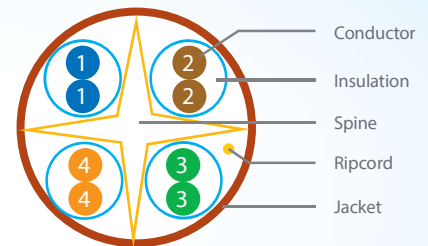

CAT 6 4-PAIR UTP SOLID COPPER CABLE - 350MHZ

Description

RFI Cat 6 UTP Cable consists of 4 pairs solid copper conductors insulated with High Density Polyethylene (HDPE). Each pair is precisely twisted to minimize crosstalk between the pairs. A Spine or Separator separates each pair to further minimize pair to pair crosstalk. The cable is covered with a Polyvinyl Chloride (PVC) Outer Jacket. Options are available for LSZH and P.E.

Features

- 23 AWG Solid Copper Conductors
- PVC, LSZH, PE Outer Jacket
- CMR, RoHS compliance
- ETL verified
- Tested to 350MHz
- Ripcord

Physical Characteristics

Conductor Ø (mm)	Insulation (mm)		Outer Jacket (mm)	
	Nom. Thickness	Overall Ø	Nom. Thickness	Overall Ø
0.54 ± 0.01	0.225	0.98 ± 0.03	0.55	6.0 ± 0.35

*y = 0 - blue, 1 - orange, 2 - aqua, 3 - Sky Blue, 4 - grey, 5 - white, 6 - red, 7 - black, 8 - yellow, 9 - purple.

*x = A, K, N

*Other length is available upon request.