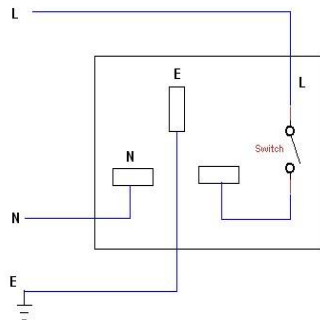

1 Gang Switched BS Socket

Aster

Specifications

Electrical:

- Rated Voltage: 250VAC 50/60Hz
- Rated Current: 13A
- Recommended wire size: 2.5mm²- 4mm²

Mechanical:

- Overall dimension: 88mm x 86mm x 32mm (HxWxD)
- Fixing screws centre: 60.3mm
- BS 4662 wall box compatible

Standards:

- BS 1363
- SS145-2: 2018
- MS589-2: 2018
- SASO 2203

Front view

Back view

Wiring diagram

Ordering information

Colour	Part No.
White	RCE-KA13S
Silver	RCE-KA13S-4SV
Champagne	RCE-KA13S-4CP
Black	RCE-KA13S-4BL