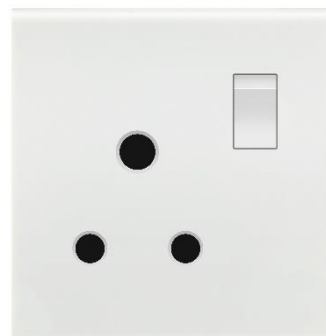

1 Gang Round Pin Switched Socket

Aster

Specifications

Electrical:

- Rated Voltage: 250VAC 50/60Hz
- Rated Current: 15A
- Recommended wire size: 2.5mm²- 4mm²

Mechanical:

- Overall dimension: 88mm x 86mm x 35mm (HxWxD)
- Fixing screws centre: 60.3mm
- BS 4662 wall box compatible

Standards:

- BS 546
- SS 472
- MS 1577

Front view