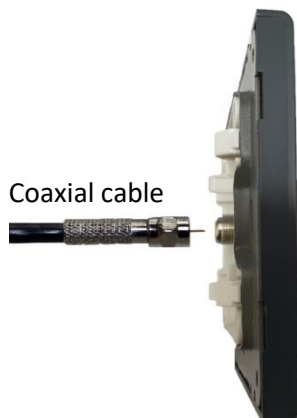

1 Gang SAT. TV Socket (F Connector)

Specifications

Electrical:

- 75-ohm F-type coupler
- RG-6 coaxial cable compatible

Mechanical:

- Overall dimension: 88mm x 86mm x 30mm (HxWxD)
(D – allow space for coaxial cable bend radius)
- BS 4662 wall box compatible

Front view

Back view

Rear cable termination (side-view)

Ordering information

Colour	Part No.
White	RCE-X1-ETV
Silver	RCE-X1-ETV-4SV
Champagne	RCE-X1-ETV-4CP
Black	RCE-X1-ETV-4BL

The information given in this document may be amended. You are also reminded that all products must be installed by a qualified professional.