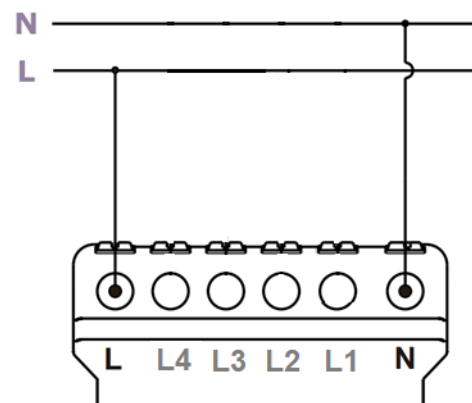

Switch Connection: