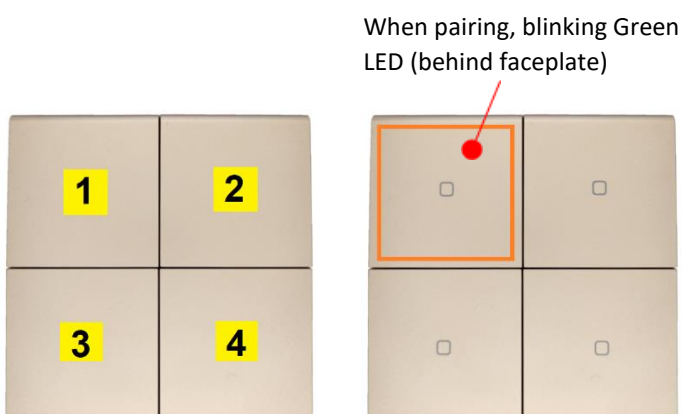

#### LED Indicator

- White LED on when switch is pressed (momentarily)
- Amber LED for backlighting, off when switch is pressed
- Green LED blinking in pairing mode

## Switch button numbering: