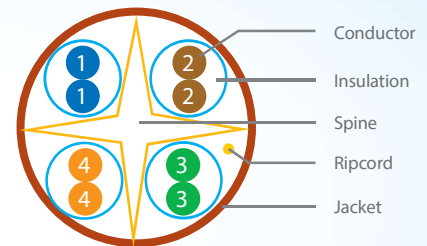

CAT 6 4-PAIR UTP SOLID COPPER CABLE - 250MHZ

Description

RFI Cat 6 UTP Cable consists of 4 pairs solid copper conductors insulated with High Density Polyethylene (HDPE). Each pair is precisely twisted to minimize crosstalk between the pairs. A Spine or Separator separates each pair to further minimize pair to pair crosstalk. The cable is covered with a Polyvinyl Chloride (PVC) Outer Jacket. Options are available for LSZH and P.E.

Application

- 100 Base-T4
- 100 Base-TX
- 1000Base-T (Gigabit Ethernet)

Standard

- ANSI/TIA-568.2-D
- ISO 11801 Class E
- IEEE 802.3bt
- IEC 60754-2(Acid Gas)
- IEC 60332-1(Flame)
- IEC 61034-2(Smoke)

Features

- 23 AWG Solid Copper Conductors
- PVC, LSZH, PE Outer Jacket
- RoHS compliance
- ETL verified
- Tested to 250MHz
- Ripcord

Physical Characteristics

Conductor Ø	Insulation (mm)		Outer Jacket (mm)	
	Nom. Thickness	Overall Ø	Nom. Thickness	Overall Ø
0.535 ± 0.05mm	0.225	0.98 ± 0.03	0.55	6.0 ± 0.35

Electrical Characteristics

Freq (MHz)	RL (dB) (dB/100m)	Attn (dB/100m)	NEXT (dB/100m)	ACR (dB)	PSNEXT (dB)	PSACR (dB)	ELFEXT (dB)	PSELFEX (dB)
1.0	20.0	2.0	74.3	72.3	72.3	70.3	67.8	64.8
4.0	23.0	3.8	65.3	61.5	63.3	59.5	55.8	52.8
10.0	25.0	6.0	59.3	53.3	57.3	51.3	47.8	44.8
16.0	25.0	7.6	56.2	48.6	54.2	49.7	43.7	40.7
20.0	25.0	8.5	54.8	46.3	52.8	44.0	41.8	38.8
31.25	23.6	10.7	52.9	41.2	49.9	39.2	37.9	34.9
62.25	21.5	15.4	47.4	32.0	45.4	30.0	31.9	28.9
100.0	20.0	19.8	44.3	24.5	42.3	22.5	27.8	24.8
200.0	18.0	29.0	39.8	10.8	37.8	8.8	21.8	18.8
250.0	17.3	32.8	38.3	5.5	36.3	3.5	19.8	16.8

Ordering information

Part No.	Description
RCD-60U3354-1yx	Cat 6 4-pair U/UTP Solid Cable, Star Filler Separator, CM, PVC, 305M
RCD-60U1354-1yx	Cat 6 4-pair U/UTP Solid Cable, Star Filler Separator, LSZH, 305M
RCD-60U2354-4yx	Cat 6 4-pair U/UTP Solid Cable, Star Filler Separator, PE, 305M/Drum
RCD-60U3354-2yx	Cat 6 4-pair U/UTP Solid Cable, Star Filler Separator, CM, PVC, 500M/Drum
RCD-60U1354-2yx	Cat 6 4-pair U/UTP Solid Cable, Star Filler Separator, LSZH, 500M/Drum

*y = 0 - blue, 1 - orange, 2 - aqua, 3 - Sky Blue, 4 - grey, 5 - white, 6 - red, 7 - black, 8 - yellow, 9 - purple.

*x = A, K, N

*Other length is available upon request.