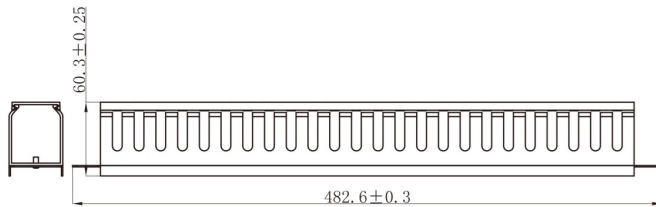

ACCESSORIES | CABLE MANAGEMENT

19" 1U Plastic Cable Management

- ABS Plastic
- 24 Cable holes
- Metal Cold rolled sheet with black spraying
- Thickness 1.5mm
- Dimension : W 482.6 x H 44.5 x D 60.3mm

19" 1U Metal Cable Management

- 25 Cable holes
- Metal Cold rolled sheet with black spraying
- Thickness 1.5mm
- Dimension : W 482.9 x H 44.5 x D 48.0mm

19" 1U Metal Cable Management with brush in the middle

- Metal Cold rolled sheet with black spraying
- Thickness 1.5mm
- Dimension: W 483.0 x H 44.2 x D 10.2mm

ACCESSORIES | CABLE MANAGEMENT

19" 1U Metal Cable Management with 5 metal rings

- 5 Metal rings
- Metal Cold rolled sheet with black spraying
- Thickness 1.5mm
- Dimension: W 483.0 x H 44.5 x D 78.2mm

19" 1U Metal Cable Management with 5 metal rings and brush in the middle

- Metal Cold rolled sheet with black spraying
- Thickness 1.5mm
- Dimension: W 483.0 x H 44.5 x D 77.5mm

Ordering information

Part No.	Description
RPD-1305000-00B	19' 1U Plastic Cable management
RPD-1305100-00B	19' 1U Metal Cable management
RPD-13057A0-00B	19' 1U Metal Cable management with brush in the middle
RPD-1363000-00B	19' 1U Metal Cable management with 5 Metal rings
RPD-13627C0-00B	19' 1U Metal Cable management with 5 Metal rings and brush in the middle