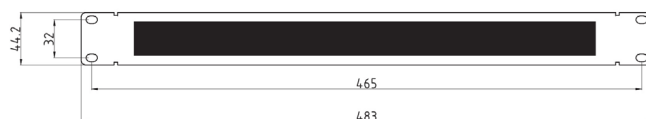

ACCESSORIES | CABLE MANAGEMENT

19" 1U Plastic Cable Management

- ABS Plastic
- 24 Cable holes
- Metal Cold rolled sheet with black spraying
- Thickness 1.5mm
- Dimension : W 482.6 x H 44.5 x D 60.3mm

19" 1U Metal Cable Management

- 25 Cable holes
- Metal Cold rolled sheet with black spraying
- Thickness 1.5mm
- Dimension : W 482.9 x H 44.5 x D 48.0mm

19" 1U Metal Cable Management with brush in the middle

- Metal Cold rolled sheet with black spraying
- Thickness 1.5mm
- Dimension: W 483.0 x H 44.2 x D 10.2mm

ACCESSORIES | CABLE MANAGEMENT

19" 1U Metal Cable Management with 5 metal rings

- 5 Metal rings
- Metal Cold rolled sheet with black spraying
- Thickness 1.5mm
- Dimension: W 483.0 x H 44.5 x D 78.2mm

19" 1U Metal Cable Management with 5 metal rings and brush in the middle

- Metal Cold rolled sheet with black spraying
- Thickness 1.5mm
- Dimension: W 483.0 x H 44.5 x D 77.5mm

Ordering information

Part No.	Description
RPD-1305000-00B	19' 1U Plastic Cable management
RPD-1305100-00B	19' 1U Metal Cable management
RPD-13057A0-00B	19' 1U Metal Cable management with brush in the middle
RPD-1363000-00B	19' 1U Metal Cable management with 5 Metal rings
RPD-13627C0-00B	19' 1U Metal Cable management with 5 Metal rings and brush in the middle