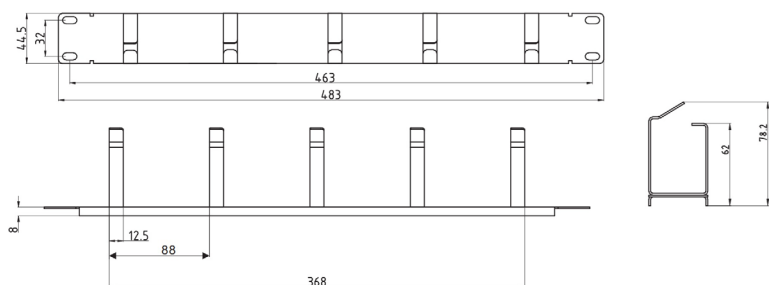

ACCESSORIES | CABLE MANAGEMENT

19" 1U Plastic Cable Management

- ABS Plastic
- 24 Cable holes
- Metal Cold rolled sheet with black spraying
- Thickness 1.5mm
- Dimension : W 482.6 x H 44.5 x D 60.3mm

19" 1U Metal Cable Management

- 25 Cable holes
- Metal Cold rolled sheet with black spraying
- Thickness 1.5mm
- Dimension : W 482.9 x H 44.5 x D 48.0mm

19" 1U Metal Cable Management with brush in the middle

- Metal Cold rolled sheet with black spraying
- Thickness 1.5mm
- Dimension: W 483.0 x H 44.2 x D 10.2mm

ACCESSORIES | CABLE MANAGEMENT

19" 1U Metal Cable Management with 5 metal rings

- 5 Metal rings
- Metal Cold rolled sheet with black spraying
- Thickness 1.5mm
- Dimension: W 483.0 x H 44.5 x D 78.2mm

19" 1U Metal Cable Management with 5 metal rings and brush in the middle

- Metal Cold rolled sheet with black spraying
- Thickness 1.5mm
- Dimension: W 483.0 x H 44.5 x D 77.5mm

Ordering information

Part No.	Description
RPD-1305000-00B	19' 1U Plastic Cable management
RPD-1305100-00B	19' 1U Metal Cable management
RPD-13057A0-00B	19' 1U Metal Cable management with brush in the middle
RPD-1363000-00B	19' 1U Metal Cable management with 5 Metal rings
RPD-13627C0-00B	19' 1U Metal Cable management with 5 Metal rings and brush in the middle