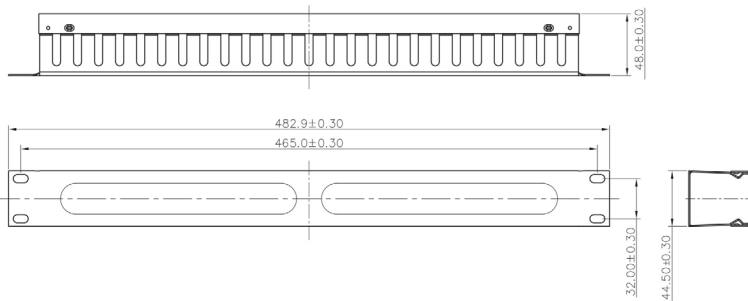

ACCESSORIES | CABLE MANAGEMENT

19" 1U Plastic Cable Management

- ABS Plastic
- 24 Cable holes
- Metal Cold rolled sheet with black spraying
- Thickness 1.5mm
- Dimension : W 482.6 x H 44.5 x D 60.3mm

19" 1U Metal Cable Management

- 25 Cable holes
- Metal Cold rolled sheet with black spraying
- Thickness 1.5mm
- Dimension : W 482.9 x H 44.5 x D 48.0mm

19" 1U Metal Cable Management with brush in the middle

- Metal Cold rolled sheet with black spraying
- Thickness 1.5mm
- Dimension: W 483.0 x H 44.2 x D 10.2mm

ACCESSORIES | CABLE MANAGEMENT

19" 1U Metal Cable Management with 5 metal rings

- 5 Metal rings
- Metal Cold rolled sheet with black spraying
- Thickness 1.5mm
- Dimension: W 483.0 x H 44.5 x D 78.2mm

19" 1U Metal Cable Management with 5 metal rings and brush in the middle

- Metal Cold rolled sheet with black spraying
- Thickness 1.5mm
- Dimension: W 483.0 x H 44.5 x D 77.5mm

Ordering information

Part No.	Description
RPD-1305000-00B	19' 1U Plastic Cable management
RPD-1305100-00B	19' 1U Metal Cable management
RPD-13057A0-00B	19' 1U Metal Cable management with brush in the middle
RPD-1363000-00B	19' 1U Metal Cable management with 5 Metal rings
RPD-13627C0-00B	19' 1U Metal Cable management with 5 Metal rings and brush in the middle