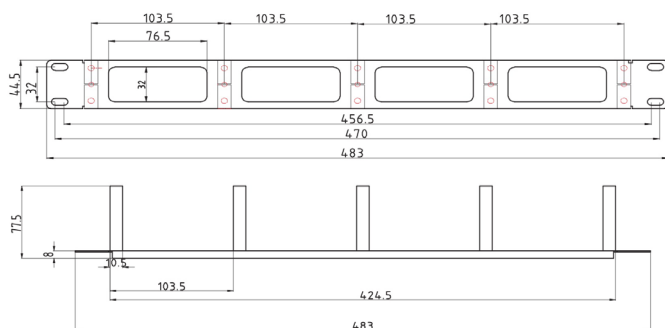

- 25 Cable holes
- Metal Cold rolled sheet with black spraying
- Thickness 1.5mm
- Dimension : W 482.9 x H 44.5 x D 48.0mm

19" 1U Metal Cable Management with brush in the middle

- Metal Cold rolled sheet with black spraying
- Thickness 1.5mm
- Dimension: W 483.0 x H 44.2 x D 10.2mm

ACCESSORIES | CABLE MANAGEMENT

19" 1U Metal Cable Management with 5 metal rings

- 5 Metal rings
- Metal Cold rolled sheet with black spraying
- Thickness 1.5mm
- Dimension: W 483.0 x H 44.5 x D 78.2mm

19" 1U Metal Cable Management with 5 metal rings and brush in the middle

- Metal Cold rolled sheet with black spraying
- Thickness 1.5mm
- Dimension: W 483.0 x H 44.5 x D 77.5mm

Ordering information

Part No.	Description
RPD-1305000-00B	19' 1U Plastic Cable management
RPD-1305100-00B	19' 1U Metal Cable management
RPD-13057A0-00B	19' 1U Metal Cable management with brush in the middle
RPD-1363000-00B	19' 1U Metal Cable management with 5 Metal rings
RPD-13627C0-00B	19' 1U Metal Cable management with 5 Metal rings and brush in the middle