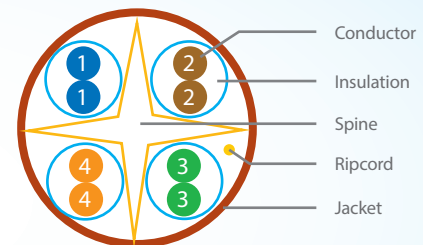

CAT 6 4-PAIR UTP SOLID COPPER CABLE

Description

RFI Cat 6 UTP Cable consists of 4 pairs solid copper conductors insulated with High Density Polyethylene (HDPE). Each pair is precisely twisted to minimize crosstalk between the pairs. A Spline or Separator separates each pair to further minimize pair to pair crosstalk. The cable is covered with a Polyvinyl Chloride (PVC) Outer Jacket. Options are available for LSZH and PE.

Application

- 100 Base-T4
- 100 Base-TX
- 1000Base-T (Gigabit Ethernet)

Standard

- ANSI/TIA-568.2-D
- ISO 11801 Class E
- IEEE 802.3bt
- IEC 60754-2(Acid Gas)
- IEC 60332-1(Flame)
- IEC 61034-2(Smoke)

Features

- 23 AWG Solid Copper Conductors
- PVC, LSZH, PE Outer Jacket
- RoHS compliance
- ETL verified
- Tested to 250MHz
- Ripcord

Physical Characteristics

Conductor Ø	Insulation (mm)		Outer Jacket (mm)	
	Nom. Thickness	Overall Ø	Nom. Thickness	Overall Ø
0.535 ± 0.05mm	0.225	0.98 ± 0.03	0.55	6.0 ± 0.35

Electrical Characteristics

Freq (MHz)	RL (dB) (dB/100m)	Attn (dB/100m)	NEXT (dB/100m)	ACR (dB)	PSNEXT (dB)	PSACR (dB)	ELFEXT (dB)	PSELFEX (dB)
1.0	20.0	2.0	74.3	72.3	72.3	70.3	67.8	64.8
4.0	23.0	3.8	65.3	61.5	63.3	59.5	55.8	52.8
10.0	25.0	6.0	59.3	53.3	57.3	51.3	47.8	44.8
16.0	25.0	7.6	56.2	48.6	54.2	49.7	43.7	40.7
20.0	25.0	8.5	54.8	46.3	52.8	44.0	41.8	38.8
31.25	23.6	10.7	52.9	41.2	49.9	39.2	37.9	34.9
62.25	21.5	15.4	47.4	32.0	45.4	30.0	31.9	28.9
100.0	20.0	19.8	44.3	24.5	42.3	22.5	27.8	24.8
200.0	18.0	29.0	39.8	10.8	37.8	8.8	21.8	18.8
250.0	17.3	32.8	38.3	5.5	36.3	3.5	19.8	16.8

Ordering information

Part No.	Description
RCD-60U3354-1yx	Cat 6 4-pair U/UTP 23 Awg Solid Cable, Star Filler Separator, CM, PVC, 305M
RCD-60U1354-1yx	Cat 6 4-pair U/UTP 23 Awg Solid Cable, Star Filler Separator, LSZH, 305M
RCD-60U2354-4yx	Cat 6 4-pair U/UTP 23 Awg Solid Cable, Star Filler Separator, PE, 305M/Drum
RCD-60U3354-2yx	Cat 6 4-pair U/UTP 23 Awg Solid Cable, Star Filler Separator, CM, PVC, 500M/Drum
RCD-60U1354-2yx	Cat 6 4-pair U/UTP 23 Awg Solid Cable, Star Filler Separator, LSZH, 500M/Drum

*y = 0 - blue, 1 - orange, 2 - aqua, 3 - sky blue, 4 - grey, 5 - white, 6 - red, 7 - black, 8 - yellow, 9 - purple

*x = A, D, K, N

*Other length is available upon request.