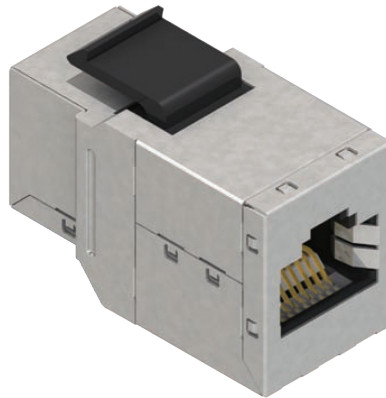

IN-LINE COUPLER KEYSTONE JACK TYPE | IN-LINE COUPLER

- C6A channel performance by ETL verified
- UL safety listed
- Fits for 1U24port keystone jack panel
- L x W x H: 35.2 x 17.1 x 24.5mm

Ordering information

Part No.	Description
RJD-60SKJ9A-S0D	In-line coupler keystone type, C6 full shielded
RJD-6ASKJ9A-S0D	In-line coupler keystone type, C6A full shielded

- L x W x H: 35.2 x 17.1 x 24.5mm

Part No.	Description
RJD-60UKJ9A-07D	In-line coupler keystone type, C6 unshielded