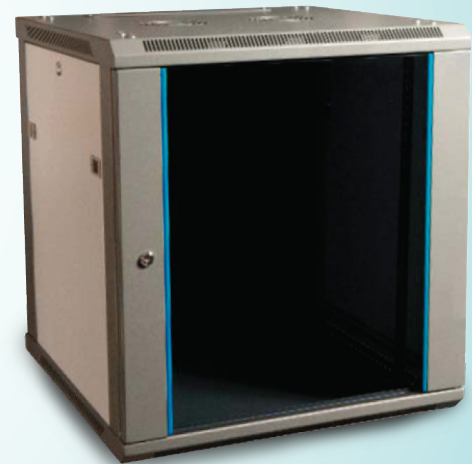

RAFSHIELD[®] WMR 19" WALL ENCLOSURE

Standard Features

- Supplied in Flat-Packed or Fully Assembled
- Lockable front glass door with color trim
(Over 180°C door opening with quick release pins)
- Cable Entry points Top and Bottom
- 4 x 19" adjustable mounting profiles with RMU marking
- Vented cover top, bottom and sides
- Degree: IP20

Additional Features

- 6U, 9U, 12U, 15U available from stock
- Lockable removable side panels
- Include with cage nuts sets and wall mounting kits
- Optional low noise top exhaust fans
- Color: Light Grey and Quartz Grey

Related Accessories

Quality low noise fan

Power distribution unit

19" Cantilever
vented shelf

Vented fixed shelf

Ordering information

Part No.	U Height	Width(mm)	Depth(mm)	Height(mm)
WMR 6606	6U	600	600	367
WMR 6609	9U	600	600	500
WMR 6612	12U	600	600	650
WMR 6615	15U	600	600	775
WMR 6618	18U	600	600	908